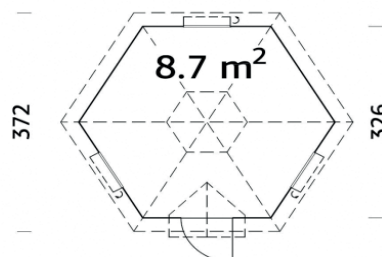

STATEN ISLAND PIZZA HUT

On a wet and blustery evening, you can still enjoy a Pizza, BBQ and cocktail or 2 with this Staten Island Log Cabin. Sit warm and cosy around the fire indoors on a winters day or even enjoy some food off the grill in summer, with this cosmetically pleasing building. Do not be deceived, the Staten Island is surprisingly spacious – room for up to 8 adults. Several factors including the fantastic price make this building a worth purchase! There’s room to entertain – outdoors/indoors, dine out/in and even have sleep overs – in the garden.

326 x 379cm

44mm

19.0m³

8.7m²

65 x 148cm

59 x 41 (3)cm

19mm

19mm

N/A

FULL SPECIFICATION

CABIN SIZE:	326 x 379cm x 314cm
WALL THICKNESS:	44mm
VOLUME:	19.0m³
AREA:	8.7m²
DOOR OPENING:	65 x 148cm
WINDOW OPENING:	59 x 41 (3)cm
FLOORS BOARDS:	19mm
ROOF BOARDS:	19mm
ROOF OVERHANG:	N/A
UNDER PLANNING:	No