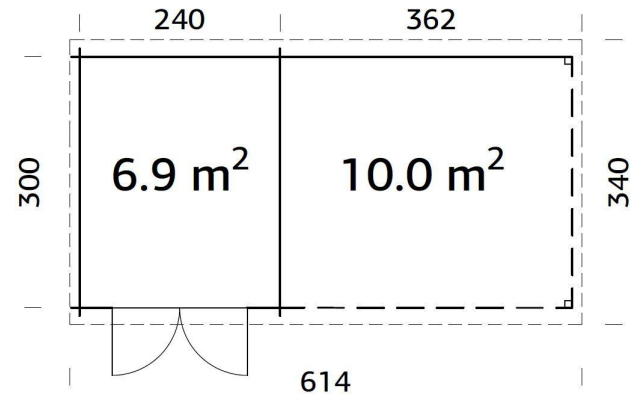

Honolulu 2

FULL SPECIFICATION

	Wall Measurements	590 x 300cm		Roof Board	19mm
	Log Measurements	610 x 320cm		Type Door/Window	Garden
	Wall Height	199cm		Single Real Glass	
	Total Height	214cm		Door, Opening Measurements	151 x 175cm
	Area	16.9m ²		Pack Size	4.5 x 0.6 x 0.6m 4.5 x 1.2 x 0.5m
	Volume	14m ³		Pack Weight	434kg 534kg
	Roof Overhang	20cm			
	Roof Area / Roof Gradient	20.5m ² / 2.2°			